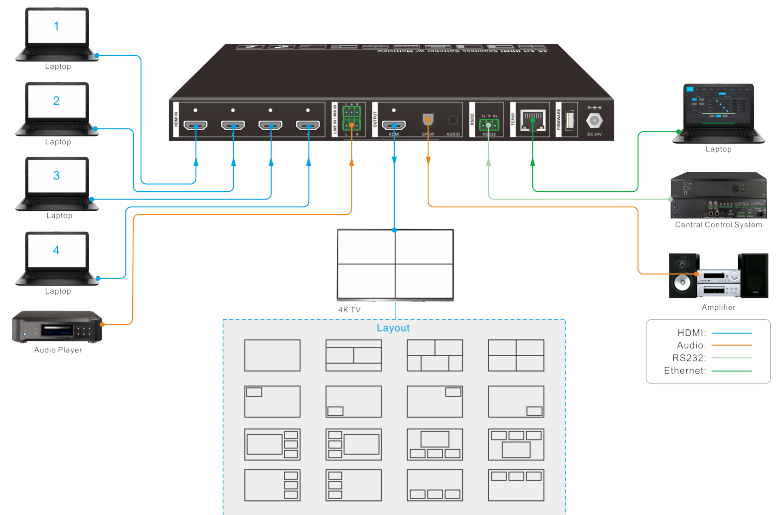

VitBest SQ-04014K

HDMI 4 x 1 Quad Multi-Viewer with Seamless Switcher

FEATURES

SQ-04014K

- 4 HDMI inputs, 1 HDMI output;
- HDMI 1.4. HDCP 2.2. 10.2G, up to 4K@30Hz, 4:4:4;
- 16 presets and 4 user customised layouts;
- Reposition and resize the windows;
- Supports 4K to 1080p down-scaling up to 2 outputs.
- Audio embedding, audio de-embedding and mixing;
- Seamless and Auto-switching;
- 4K auto up or down scaling;
- User friendly GUI control;
- PSU- 24V, 1.25A, locking DC;
- Chassis dimension: W285 x H27x D172.5mm.