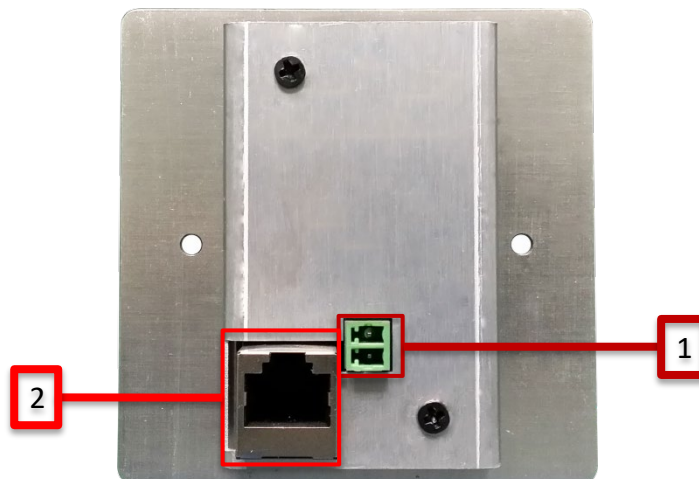

Package Contents – EAWP-70-T

- 1×EAWP-70-T

Package Contents – EAWP-70-R

- 1×EAWP-70-R

Features

- Transmit HDMI up to 1080p@60Hz 48bit 230ft over one Cat 5e/6/7 cable;
- Support HDMI 4K x 2K and 3D;
- HDCP Compliant;
- Power both units from TX or RX side with wall power supply(POL);
- Status LED for all connections on front;
- European standard.

Panel Description

EAWP-70-T

a. Front Panel

1. **Link:** Blinking when HDBT connect without video signal, stable on when video active;
2. **HDMI In:** Connect to HDMI source;

b. Rear Panel

1. **Power:** Connect to DC adapter here to power up device;
2. **HDBaseT:** Connect Cat from here to a compatible receiver.

EAWP-70-R

a. Front Panel

1. **Link:** Blinking when HDBT connect without video signal, stable on when video active;
2. **HDMI Out:** Connect to display;

b. Rear Panel

1. **Power:** Connect to DC adapter here to power up device;
2. **HDBaseT:** Connect HDBaseT source here.

Connection and Installation

Specification

Video	
HDMI Compliance	HDMI 3D, 4K
HDCP Compliant	Yes
Distance	230ft [70m] on 1080p@60Hz
Max Resolution	4K*2K
Connectors	
TX Connectors	(1) HDMI, (1)Rj45(HDBT),(1)IR,
RX Connectors	(1) HDMI, (1)Rj45(HDBT),(1)IR,
Mechanical	
Dimensions	European:86*86mm
Net Weight	0.49lbs[220g]
Package Size	240 x 180 x 70 mm(L/W/H)
Gross Weight	0.97lbs[440g]
Power	
Power Supply	24V 1A DC
Environmental	
Operation Temperature	32~131°F [0~55°C]
Storage Temperature	-4~185°F [-20~85°C]
Relative Humidity	5~95% RH [no condensation]